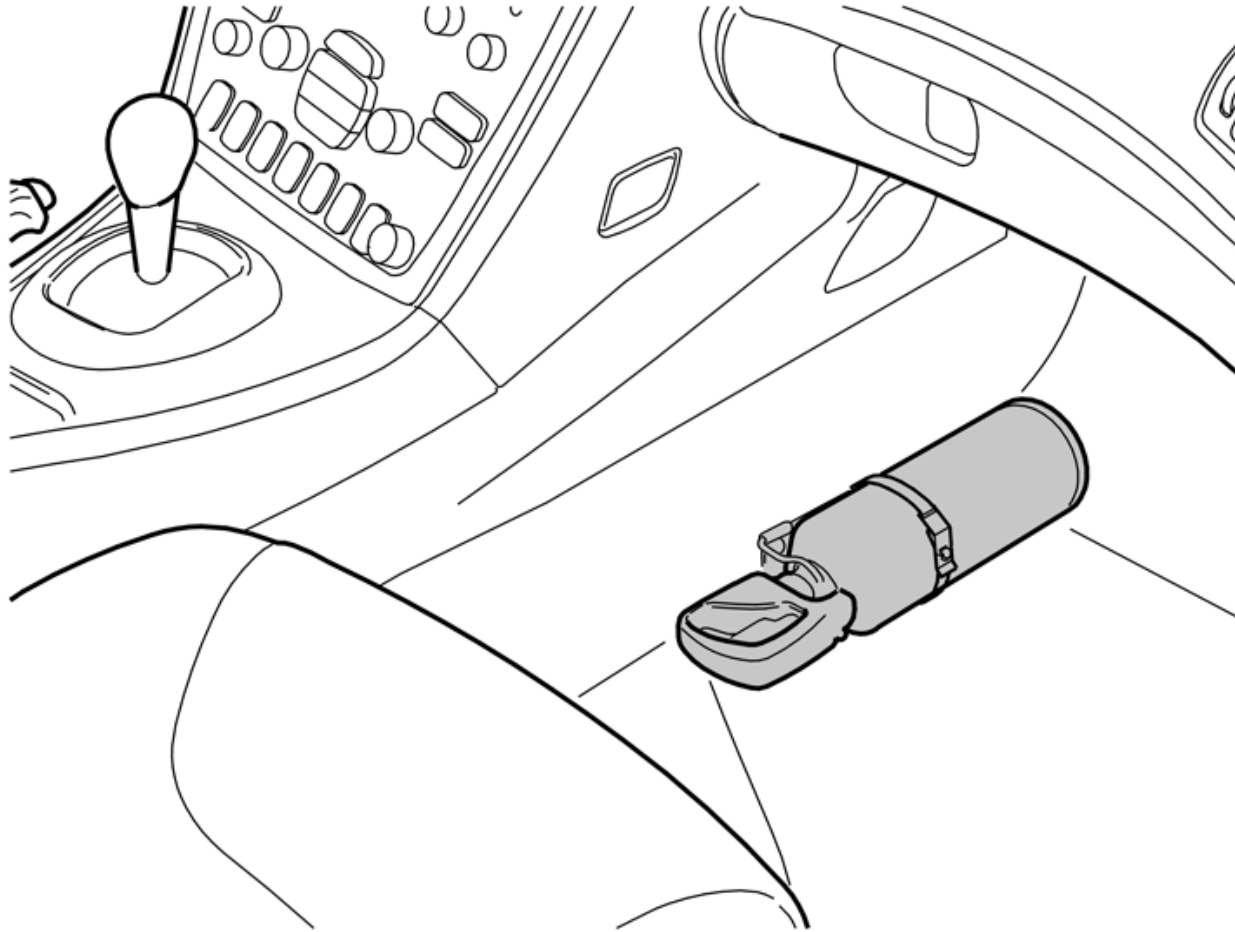

Installation instructions, accessories

Volvo Car Corporation Gothenburg, Sweden

Instruction No	Version	Part. No.
8629630	1.4	31373157

Fire extinguisher, installation kit

M8903923

Installation instructions, accessories